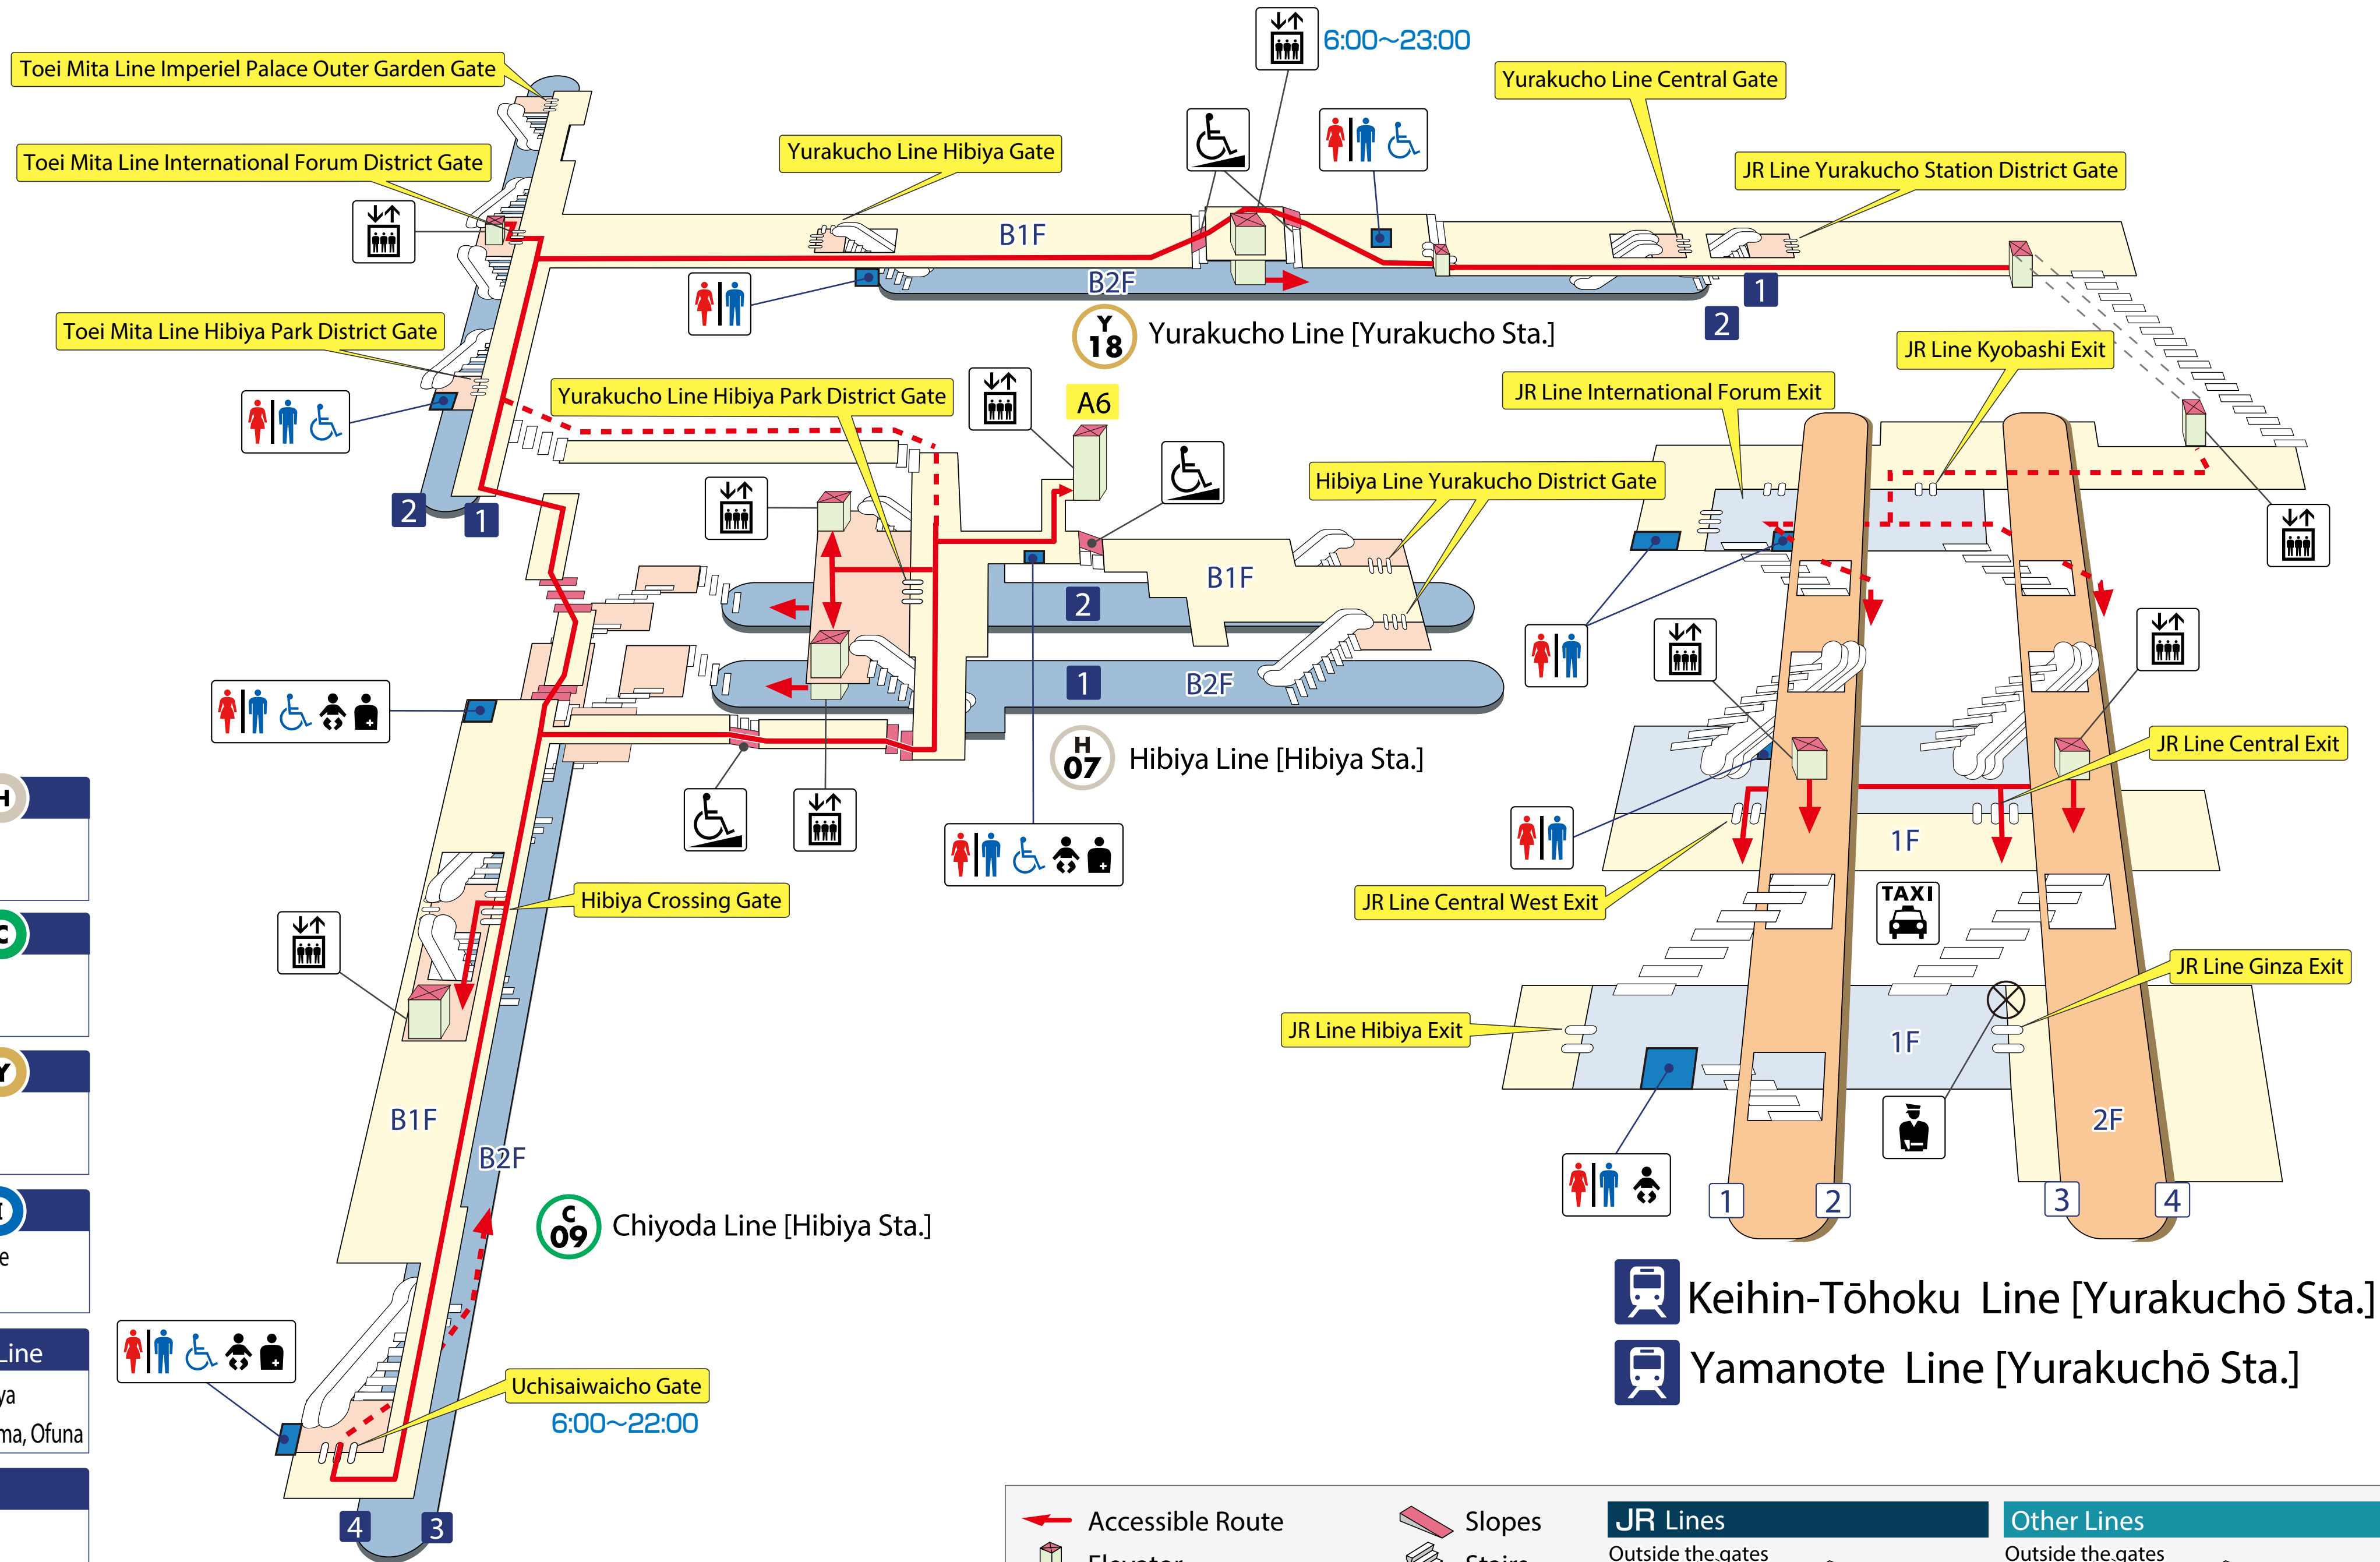

Yurakuchō Station Hibiya Station

- Hibiya Line (H)**
 - 1 for Nakaneguro
 - 2 for Kitasenju
- Chiyoda Line (C)**
 - 3 for Yoyogiuehara
 - 4 for Ayase
- Yurakucho Line (Y)**
 - 1 for Shinkiba
 - 2 for Wakoshi
- Toei Mita Line (I)**
 - 1 for Meguro & Tokyu Line
 - 2 for Takashimadaira
- Keihin-Tōhoku Line**
 - 1 for Tokyo, Ueno & Omiya
 - 4 for Shinagawa, Yokohama, Ofuna
- Yamanote Line**
 - 2 for Tokyo & Ueno
 - 3 for Shinagawa & Shibuya

<ul style="list-style-type: none"> Accessible Route Elevator Escalator 	<ul style="list-style-type: none"> Slopes Stairs Restroom 	JR Lines Outside the gates Tracks Inside the gates	Other Lines Outside the gates Tracks Inside the gates
--	---	--	---